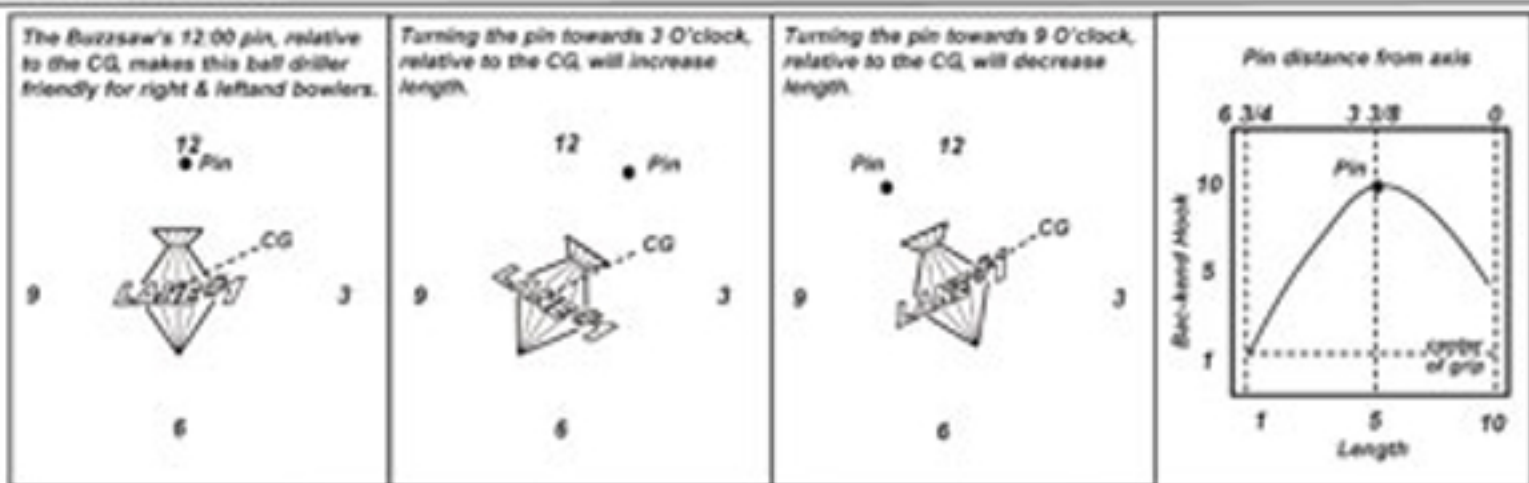

CARBIDE/R™

Black Cherry BOMB

Drilling Specifications

Pin Position

Drilling Recommendations